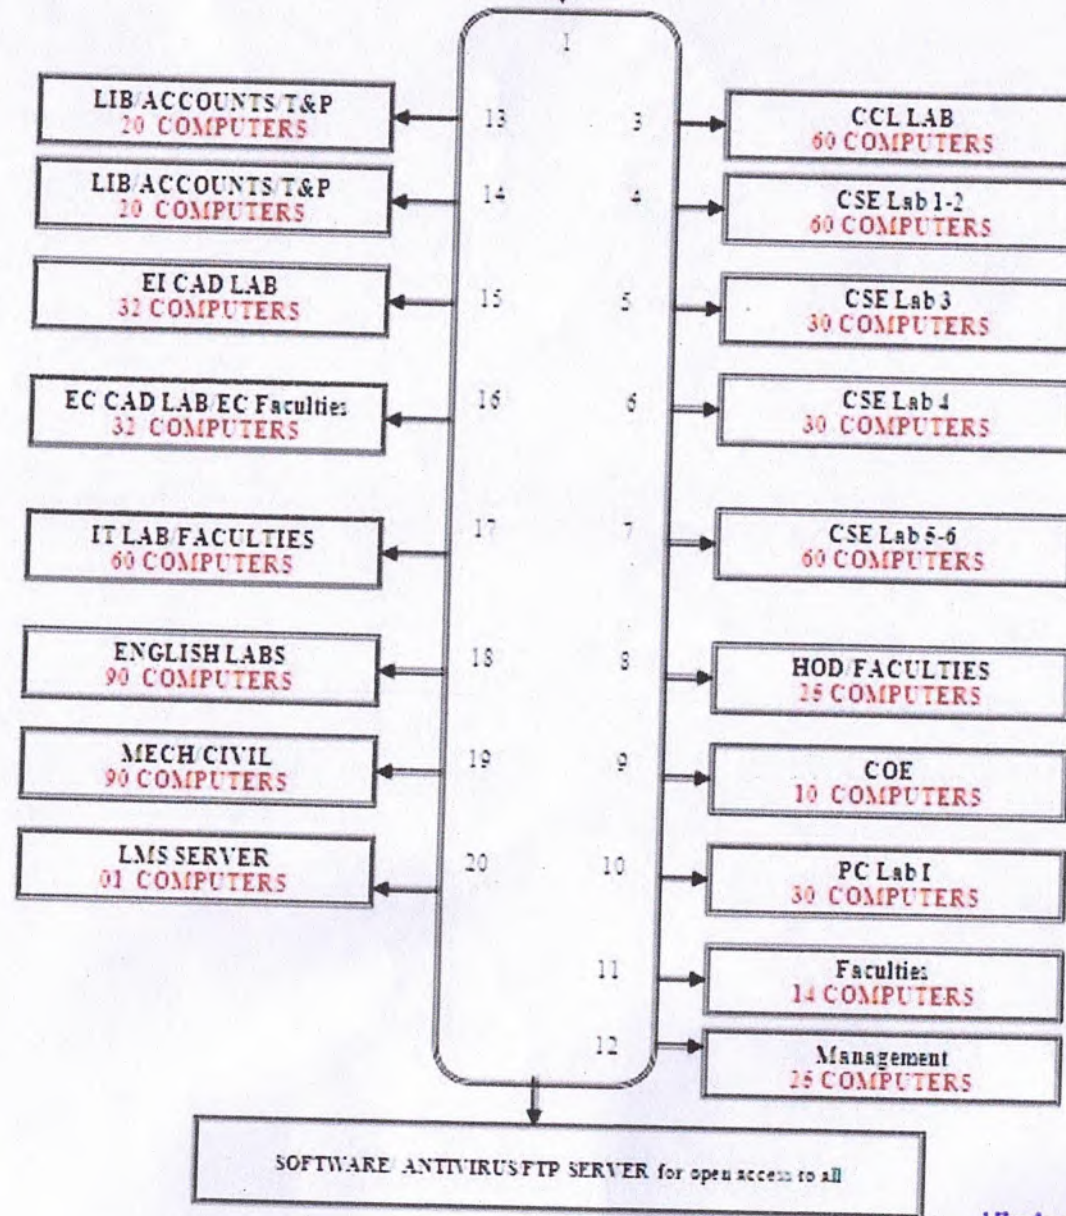

HCST COMMAN NETWORK VLAN
CONNECTED THROUGH CISCO 2950 switch

Dr. P. S. Kumar
REGISTRAR
HINDUSTAN COLLEGE OF
SCIENCE & TECHNOLOGY
FARAH, MATHURA

[Signature]

Hindustan College of Science & Technology
Farah, Mathura

Director
Hindustan College of
Science & Technology
FARAH (MATHURA)