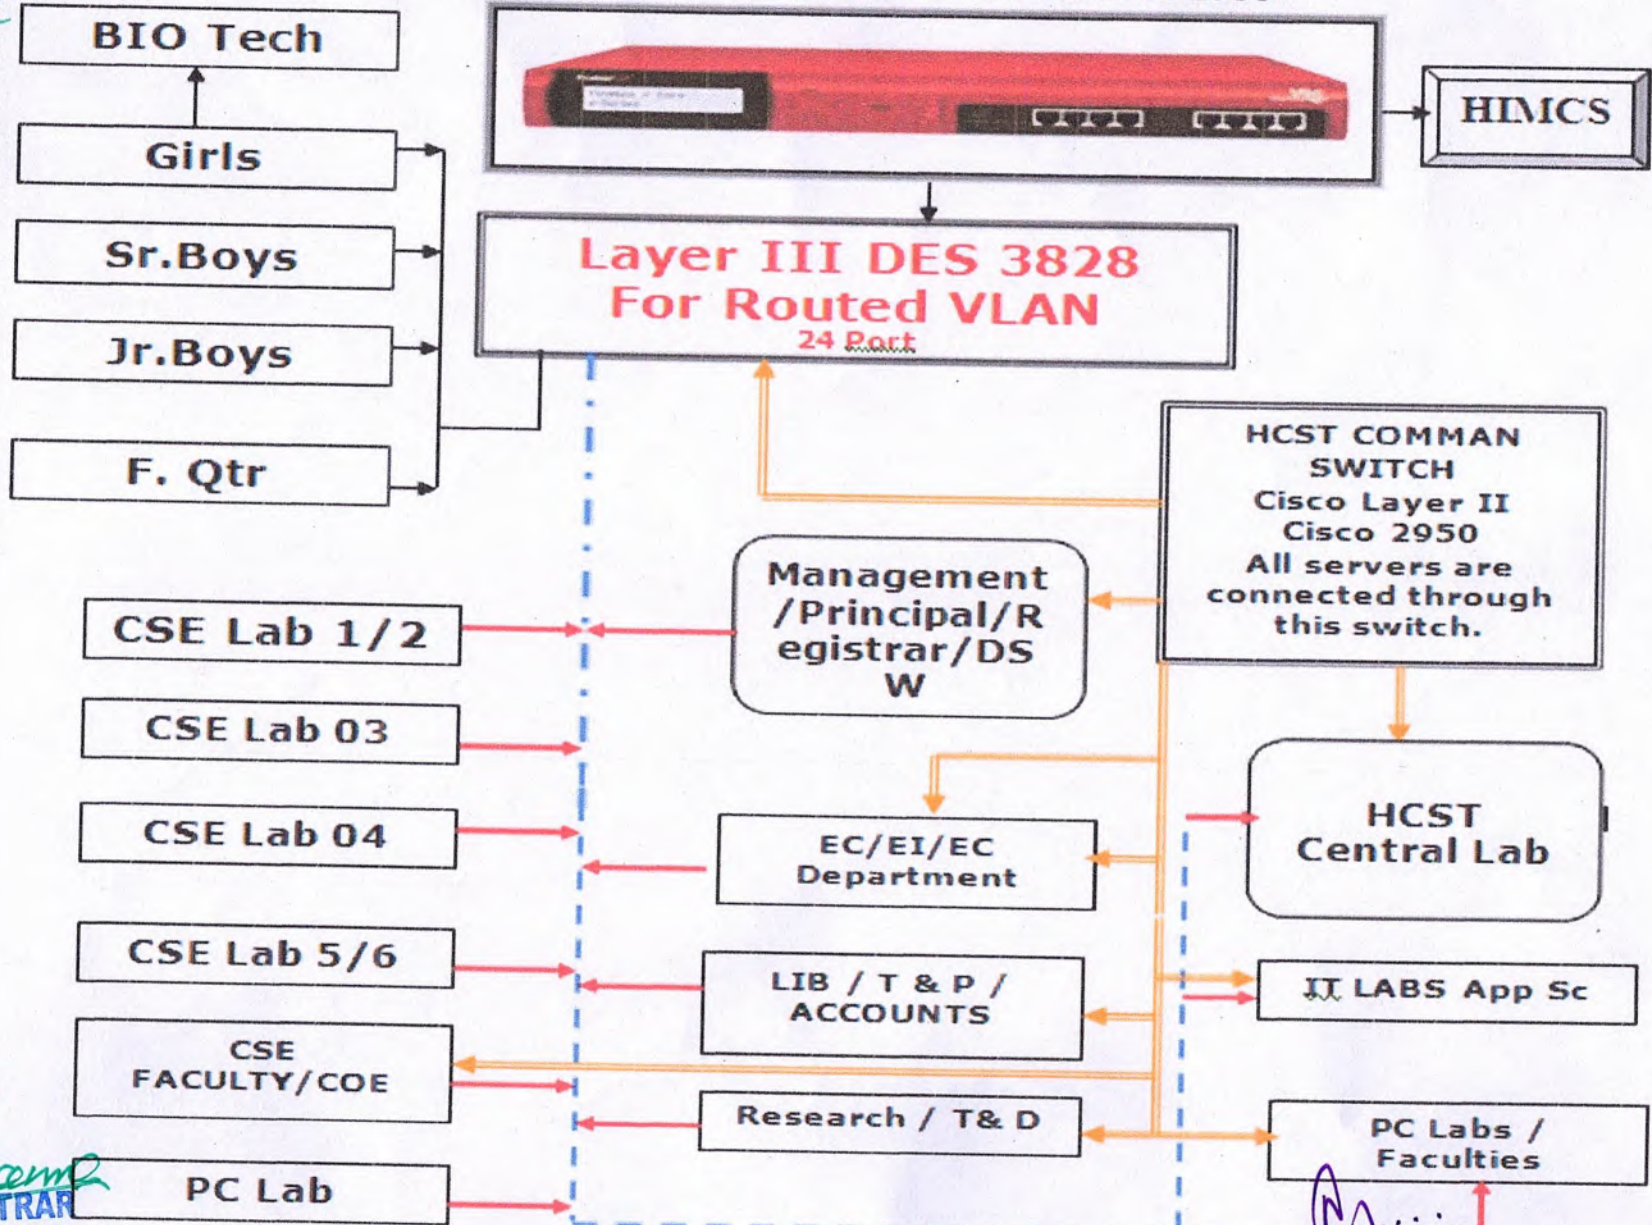

Watch Guard Firewall UTM750

Subram
REGISTRAR
HINDUSTAN COLLEGE OF
SCIENCE & TECHNOLOGY
FARAH, MATHURA

[Signature]
Director
Hindustan College of
Science & Technology
FARAH (MATHURA)

[Signature]
Hindustan College of Science & Technology
Farah, Mathura